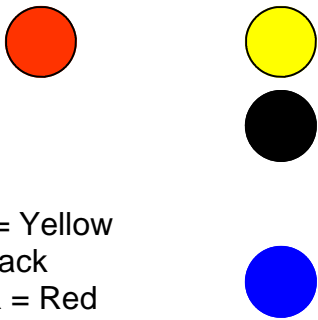

Single Back Formation

Center = Yellow
QB = Black
Left WR = Red
RB/Right WR = Blue

Single Back Formation

Ball Rte = ———→
Decoy Rte = - - - - →
Pass Lane = ·····●

Single Back Formation

Single Back Formation

Single Back Formation

Single Back Formation

Wishbone Formation

Center = Yellow
QB = Black
Left WR = Red
RB/Right WR = Blue

Wishbone Formation

Ball Rte = ———→
Decoy Rte = - - - - →
Pass Lane = ·····●

Wishbone Formation

Wishbone Formation

I Formation

I Formation

Two RB Set Right (Left)

Center = Yellow
QB = Black
Left WR = Red
RB/Right WR = Blue

Two RB Set Right (Left)

Ball Rte = 
Decoy Rte = 
Pass Lane = 

Two RB Set Right (Left)

Two RB Set Right (Left)

Two WR Set Left (Right)

Two WR Set Left (Right)

Two WR Set Left (Right)

Two WR Set Left (Right)

Spread Formation

Center = Yellow
QB = Black
Left WR = Red
RB/Right WR = Blue

Spread Formation

Ball Rte = ———→
Decoy Rte = - - - - →
Pass Lane = ·····●