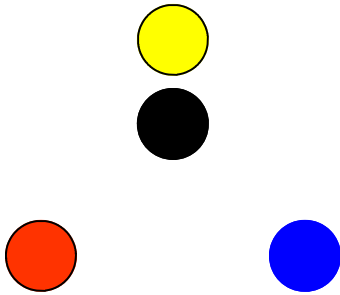

Single Back Formation

Center = Yellow
QB = Black
Left WR = Red
RB/Right WR = Blue

Single Back Formation

Ball Rte = ———→
Decoy Rte = - - - - →
Pass Lane = ·····●

Single Back Formation

Single Back Formation

Single Back Formation

Single Back Formation

Wishbone Formation

Center = Yellow
QB = Black
Left WR = Red
RB/Right WR = Blue

Wishbone Formation

Ball Rte = ———→
Decoy Rte = - - - - →
Pass Lane = ·····●

Wishbone Formation

Wishbone Formation

I Formation

I Formation

Two RB Set Right (Left)

Center = Yellow
QB = Black
Left WR = Red
RB/Right WR = Blue

Two RB Set Right (Left)

Ball Rte = 
Decoy Rte = 
Pass Lane = 

Two RB Set Right (Left)

Two RB Set Right (Left)

Two WR Set Left (Right)

Two WR Set Left (Right)

Two WR Set Left (Right)

Two WR Set Left (Right)

Spread Formation

Center = Yellow
QB = Black
Left WR = Red
RB/Right WR = Blue

Spread Formation

Ball Rte = ———→
Decoy Rte = - - - - →
Pass Lane = ·····●