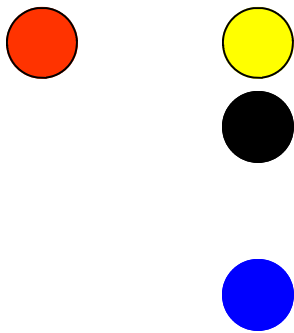

Single Back Formation

Center = Yellow
QB = Black
Left WR = Red
RB/Right WR = Blue

Single Back Formation

Ball Rte = ———→
Decoy Rte = - - - - →
Pass Lane = ·····●

Single Back Formation

Single Back Formation

Single Back Formation

Single Back Formation

Wishbone Formation

Center = Yellow
QB = Black
Left WR = Red
RB/Right WR = Blue

Wishbone Formation

Ball Rte = ———→
Decoy Rte = - - - - →
Pass Lane = ·····●

Wishbone Formation

Wishbone Formation

I Formation

I Formation

Two RB Set Right (Left)

Center = Yellow
QB = Black
Left WR = Red
RB/Right WR = Blue

Two RB Set Right (Left)

Ball Rte = 
Decoy Rte = 
Pass Lane = 

Two RB Set Right (Left)

Two RB Set Right (Left)

Two WR Set Left (Right)

Two WR Set Left (Right)

Two WR Set Left (Right)

Two WR Set Left (Right)

Spread Formation

Center = Yellow
QB = Black
Left WR = Red
RB/Right WR = Blue

Spread Formation

Ball Rte = ———→
Decoy Rte = - - - - →
Pass Lane = ·····●