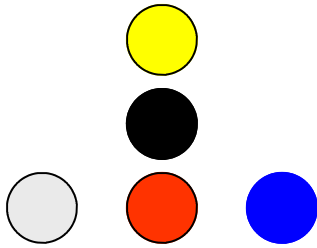

Single Back Formation

Wishbone Formation

Center = Yellow
QB = Black
Left WR = Red
RB/Right WR = Blue

Wishbone Formation

Ball Rte = ———→
Decoy Rte = - - - - →
Pass Lane = ·····●

Wishbone Formation

Wishbone Formation

Wishbone Formation

Wishbone Formation

I Formation

Center = Yellow
QB = Black
Left WR = Red
RB/Right WR = Blue

I Formation

Ball Rte = —————>
Decoy Rte = - - - - ->
Pass Lane = ······●

I Formation

I Formation

I Formation

I Formation

Two RB Set Right (Left)

Center = Yellow
QB = Black
Left WR = Red
RB/Right WR = Blue

Two RB Set Right (Left)

Ball Rte = 
Decoy Rte = 
Pass Lane = 

Two RB Set Right (Left)

Two RB Set Right (Left)

Two RB Set Right (Left)

Two RB Set Right (Left)

Two WR Set Left (Right)

Center = Yellow
QB = Black
Left WR = Red
RB/Right WR = Blue

Two WR Set Left (Right)

Ball Rte = —————>
Decoy Rte = - - - - ->
Pass Lane = ······●