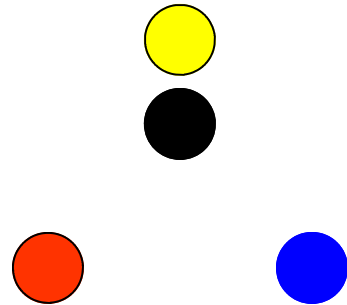

Single Back Formation

Center = Yellow
QB = Black
Left WR = Red
RB/Right WR = Blue

Single Back Formation

Ball Rte = ———→
Decoy Rte = - - - - →
Pass Lane = ·····●

Single Back Formation

Single Back Formation

Single Back Formation

Single Back Formation

Wishbone Formation

Center = Yellow
QB = Black
Left WR = Red
RB/Right WR = Blue

Wishbone Formation

Ball Rte = ———→
Decoy Rte = - - - - →
Pass Lane = ·····●

Wishbone Formation

Wishbone Formation

Wishbone Formation

Wishbone Formation

I Formation

Center = Yellow
QB = Black
Left WR = Red
RB/Right WR = Blue

I Formation

Ball Rte = —————>
Decoy Rte = - - - - ->
Pass Lane = ······●

I Formation

I Formation

I Formation

I Formation

Two RB Set Right (Left)

Center = Yellow
QB = Black
Left WR = Red
RB/Right WR = Blue

Two RB Set Right (Left)

Ball Rte = 
Decoy Rte = 
Pass Lane = 

Two RB Set Right (Left)

Two RB Set Right (Left)