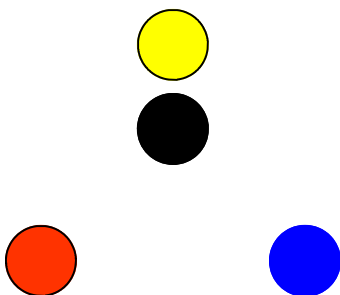

Single Back Formation

Center = Yellow
QB = Black
Left WR = Red
RB/Right WR = Blue

Single Back Formation

Ball Rte = ———→
Decoy Rte = - - - - →
Pass Lane = ·····●

Single Back Formation

Single Back Formation

Single Back Formation

Single Back Formation

Wishbone Formation

Center = Yellow
QB = Black
Left WR = Red
RB/Right WR = Blue

Wishbone Formation

Ball Rte = ———→
Decoy Rte = - - - - →
Pass Lane = ·····●

Wishbone Formation

Wishbone Formation

Wishbone Formation

Wishbone Formation

I Formation

Center = Yellow
QB = Black
Left WR = Red
RB/Right WR = Blue

I Formation

Ball Rte = —————>
Decoy Rte = - - - - ->
Pass Lane = ······●

I Formation

I Formation

I Formation

I Formation

Two RB Set Right (Left)

Center = Yellow
QB = Black
Left WR = Red
RB/Right WR = Blue

Two RB Set Right (Left)

Ball Rte = 
Decoy Rte = 
Pass Lane = 

Two RB Set Right (Left)

Two RB Set Right (Left)