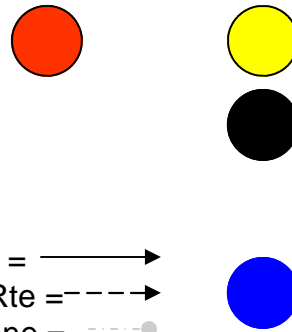

Single Back Formation

Center = Yellow
QB = Black
Left WR = Red
RB/Right WR = Blue

Single Back Formation

Ball Rte = ———→
Decoy Rte = - - - - →
Pass Lane = ·····●

Single Back Formation

Single Back Formation

Single Back Formation

Single Back Formation

Wishbone Formation

Center = Yellow
QB = Black
Left WR = Red
RB/Right WR = Blue

Wishbone Formation

Ball Rte = ———→
Decoy Rte = - - - - →
Pass Lane = ·····●

Wishbone Formation

Wishbone Formation

Wishbone Formation

Wishbone Formation

I Formation

Center = Yellow
QB = Black
Left WR = Red
RB/Right WR = Blue

I Formation

Ball Rte = —————>
Decoy Rte = - - - - ->
Pass Lane = ······●

I Formation

I Formation

I Formation

I Formation

Two RB Set Right (Left)

Center = Yellow
QB = Black
Left WR = Red
RB/Right WR = Blue

Two RB Set Right (Left)

Ball Rte = 
Decoy Rte = 
Pass Lane = 

Two RB Set Right (Left)

Two RB Set Right (Left)