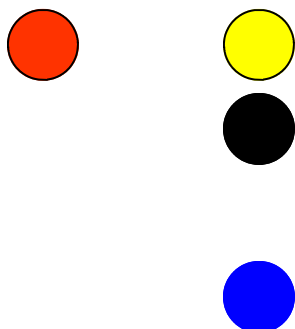

Single Back Formation

Center = Yellow
QB = Black
Left WR = Red
RB/Right WR = Blue

Single Back Formation

Ball Rte = ———→
Decoy Rte = - - - - →
Pass Lane = ·····●

Single Back Formation

Single Back Formation

Single Back Formation

Single Back Formation

Wishbone Formation

Center = Yellow
QB = Black
Left WR = Red
RB/Right WR = Blue

Wishbone Formation

Ball Rte = ———→
Decoy Rte = - - - - →
Pass Lane = ·····●

Wishbone Formation

Wishbone Formation

I Formation

I Formation

Two RB Set Right (Left)

Center = Yellow
QB = Black
Left WR = Red
RB/Right WR = Blue

Two RB Set Right (Left)

Ball Rte = 
Decoy Rte = 
Pass Lane = 

Two RB Set Right (Left)

Two RB Set Right (Left)

Two WR Set Left (Right)

Two WR Set Left (Right)

Two WR Set Left (Right)

Two WR Set Left (Right)

Spread Formation

Center = Yellow
QB = Black
Left WR = Red
RB/Right WR = Blue

Spread Formation

Ball Rte = ———→
Decoy Rte = - - - - →
Pass Lane = ·····●