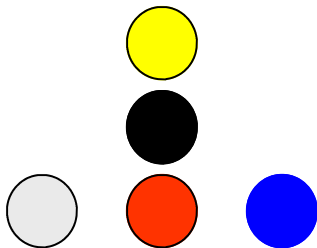

Single Back Formation

Wishbone Formation

Center = Yellow
QB = Black
Left WR = Red
RB/Right WR = Blue

Wishbone Formation

Ball Rte = ———→
Decoy Rte = - - - - →
Pass Lane = ·····●

Wishbone Formation

Wishbone Formation

Wishbone Formation

Wishbone Formation

I Formation

Center = Yellow
QB = Black
Left WR = Red
RB/Right WR = Blue

I Formation

Ball Rte = —————>
Decoy Rte = - - - - ->
Pass Lane = ······●

I Formation

I Formation

I Formation

I Formation

Two RB Set Right (Left)

Center = Yellow
QB = Black
Left WR = Red
RB/Right WR = Blue

Two RB Set Right (Left)

Ball Rte = 
Decoy Rte = 
Pass Lane = 

Two RB Set Right (Left)

Two RB Set Right (Left)

Two RB Set Right (Left)

Two RB Set Right (Left)

Two WR Set Left (Right)

Center = Yellow
QB = Black
Left WR = Red
RB/Right WR = Blue

Two WR Set Left (Right)

Ball Rte = —————>
Decoy Rte = - - - - ->
Pass Lane = ······●