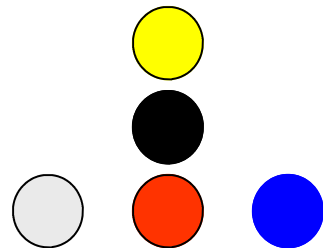

Single Back Formation

Wishbone Formation

Center = Yellow
QB = Black
Left WR = Red
RB/Right WR = Blue

Wishbone Formation

Ball Rte = ———→
Decoy Rte = - - - - →
Pass Lane = ·····●

Wishbone Formation

Wishbone Formation

Wishbone Formation

Wishbone Formation

I Formation

Center = Yellow
QB = Black
Left WR = Red
RB/Right WR = Blue

I Formation

Ball Rte = —————>
Decoy Rte = - - - - ->
Pass Lane = ······●

I Formation

I Formation

I Formation

I Formation

Two RB Set Right (Left)

Center = Yellow
QB = Black
Left WR = Red
RB/Right WR = Blue

Two RB Set Right (Left)

Ball Rte = 
Decoy Rte = 
Pass Lane = 

Two RB Set Right (Left)

Two RB Set Right (Left)

Two RB Set Right (Left)

Two RB Set Right (Left)

Two WR Set Left (Right)

Center = Yellow
QB = Black
Left WR = Red
RB/Right WR = Blue

Two WR Set Left (Right)

Ball Rte = —————>
Decoy Rte = - - - - ->
Pass Lane = ······●