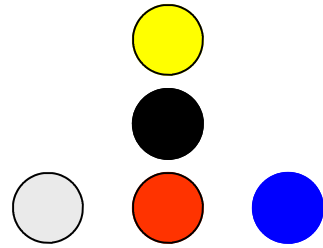

Single Back Formation

Wishbone Formation

Center = Yellow
QB = Black
Left WR = Red
RB/Right WR = Blue

Wishbone Formation

Ball Rte = ———→
Decoy Rte = - - - - →
Pass Lane = ·····●

Wishbone Formation

Wishbone Formation

Wishbone Formation

Wishbone Formation

I Formation

Center = Yellow
QB = Black
Left WR = Red
RB/Right WR = Blue

I Formation

Ball Rte = —————>
Decoy Rte = - - - - ->
Pass Lane = ······●

I Formation

I Formation

I Formation

I Formation

Two RB Set Right (Left)

Center = Yellow
QB = Black
Left WR = Red
RB/Right WR = Blue

Two RB Set Right (Left)

Ball Rte = 
Decoy Rte = 
Pass Lane = 

Two RB Set Right (Left)

Two RB Set Right (Left)

Two RB Set Right (Left)

Two RB Set Right (Left)

Two WR Set Left (Right)

Center = Yellow
QB = Black
Left WR = Red
RB/Right WR = Blue

Two WR Set Left (Right)

Ball Rte = —————>
Decoy Rte = - - - - ->
Pass Lane = ······●