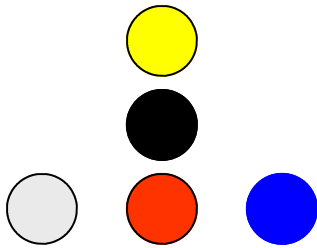

Single Back Formation

Wishbone Formation

Center = Yellow
QB = Black
Left WR = Red
RB/Right WR = Blue

Wishbone Formation

Ball Rte = ———→
Decoy Rte = - - - - →
Pass Lane = ·····●

Wishbone Formation

Wishbone Formation

Wishbone Formation

Wishbone Formation

I Formation

Center = Yellow
QB = Black
Left WR = Red
RB/Right WR = Blue

I Formation

Ball Rte = —————>
Decoy Rte = - - - - ->
Pass Lane = ······●

I Formation

I Formation

I Formation

I Formation

Two RB Set Right (Left)

Center = Yellow
QB = Black
Left WR = Red
RB/Right WR = Blue

Two RB Set Right (Left)

Ball Rte = 
Decoy Rte = 
Pass Lane = 

Two RB Set Right (Left)

Two RB Set Right (Left)

Two RB Set Right (Left)

Two RB Set Right (Left)

Two WR Set Left (Right)

Center = Yellow
QB = Black
Left WR = Red
RB/Right WR = Blue

Two WR Set Left (Right)

Ball Rte = —————>
Decoy Rte = - - - - ->
Pass Lane = ······●