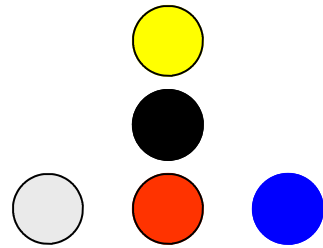

Single Back Formation

Wishbone Formation

Center = Yellow
QB = Black
Left WR = Red
RB/Right WR = Blue

Wishbone Formation

Ball Rte = ———→
Decoy Rte = - - - - →
Pass Lane = ·····●

Wishbone Formation

Wishbone Formation

Wishbone Formation

Wishbone Formation

I Formation

Center = Yellow
QB = Black
Left WR = Red
RB/Right WR = Blue

I Formation

Ball Rte = —————>
Decoy Rte = - - - - ->
Pass Lane = ······●

I Formation

I Formation

I Formation

I Formation

Two RB Set Right (Left)

Center = Yellow
QB = Black
Left WR = Red
RB/Right WR = Blue

Two RB Set Right (Left)

Ball Rte = 
Decoy Rte = 
Pass Lane = 

Two RB Set Right (Left)

Two RB Set Right (Left)

Two RB Set Right (Left)

Two RB Set Right (Left)

Two WR Set Left (Right)

Center = Yellow
QB = Black
Left WR = Red
RB/Right WR = Blue

Two WR Set Left (Right)

Ball Rte = —————>
Decoy Rte = - - - - ->
Pass Lane = ······●