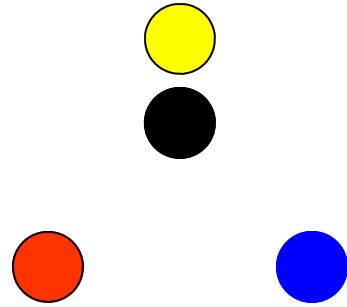

Single Back Formation

Center = Yellow
QB = Black
Left WR = Red
RB/Right WR = Blue

Single Back Formation

Ball Rte = ———→
Decoy Rte = - - - - →
Pass Lane = ·····●

Single Back Formation

Single Back Formation

Single Back Formation

Single Back Formation

Wishbone Formation

Center = Yellow
QB = Black
Left WR = Red
RB/Right WR = Blue

Wishbone Formation

Ball Rte = ———→
Decoy Rte = - - - - →
Pass Lane = ·····●

Wishbone Formation

Wishbone Formation

Wishbone Formation

Wishbone Formation

I Formation

Center = Yellow
QB = Black
Left WR = Red
RB/Right WR = Blue

I Formation

Ball Rte = —————>
Decoy Rte = - - - - ->
Pass Lane = ······●

I Formation

I Formation

I Formation

I Formation

Two RB Set Right (Left)

Center = Yellow
QB = Black
Left WR = Red
RB/Right WR = Blue

Two RB Set Right (Left)

Ball Rte = 
Decoy Rte = 
Pass Lane = 

Two RB Set Right (Left)

Two RB Set Right (Left)