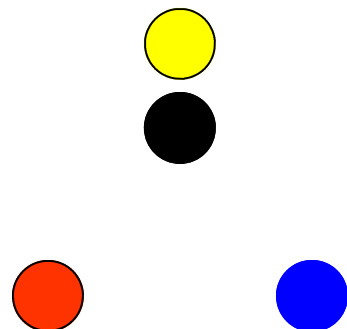

Single Back Formation

Center = Yellow
QB = Black
Left WR = Red
RB/Right WR = Blue

Single Back Formation

Ball Rte = ———→
Decoy Rte = - - - - →
Pass Lane = ·····●

Single Back Formation

Single Back Formation

Single Back Formation

Single Back Formation

Wishbone Formation

Center = Yellow
QB = Black
Left WR = Red
RB/Right WR = Blue

Wishbone Formation

Ball Rte = ———→
Decoy Rte = - - - - →
Pass Lane = ·····●

Wishbone Formation

Wishbone Formation

Wishbone Formation

Wishbone Formation

I Formation

Center = Yellow
QB = Black
Left WR = Red
RB/Right WR = Blue

I Formation

Ball Rte = —————>
Decoy Rte = - - - - ->
Pass Lane = ······●

I Formation

I Formation

I Formation

I Formation

Two RB Set Right (Left)

Center = Yellow
QB = Black
Left WR = Red
RB/Right WR = Blue

Two RB Set Right (Left)

Ball Rte = 
Decoy Rte = 
Pass Lane = 

Two RB Set Right (Left)

Two RB Set Right (Left)