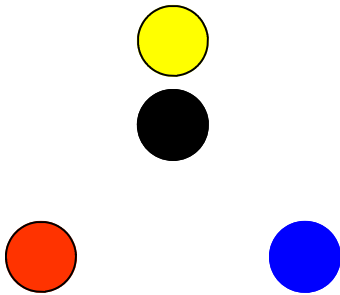

Single Back Formation

Center = Yellow
QB = Black
Left WR = Red
RB/Right WR = Blue

Single Back Formation

Ball Rte = ———→
Decoy Rte = - - - - →
Pass Lane = ·····●

Single Back Formation

Single Back Formation

Single Back Formation

Single Back Formation

Wishbone Formation

Center = Yellow
QB = Black
Left WR = Red
RB/Right WR = Blue

Wishbone Formation

Ball Rte = ———→
Decoy Rte = - - - - →
Pass Lane = ·····●

Wishbone Formation

Wishbone Formation

Wishbone Formation

Wishbone Formation

I Formation

Center = Yellow
QB = Black
Left WR = Red
RB/Right WR = Blue

I Formation

Ball Rte = —————>
Decoy Rte = - - - - ->
Pass Lane = ······●

I Formation

I Formation

I Formation

I Formation

Two RB Set Right (Left)

Center = Yellow
QB = Black
Left WR = Red
RB/Right WR = Blue

Two RB Set Right (Left)

Ball Rte = 
Decoy Rte = 
Pass Lane = 

Two RB Set Right (Left)

Two RB Set Right (Left)